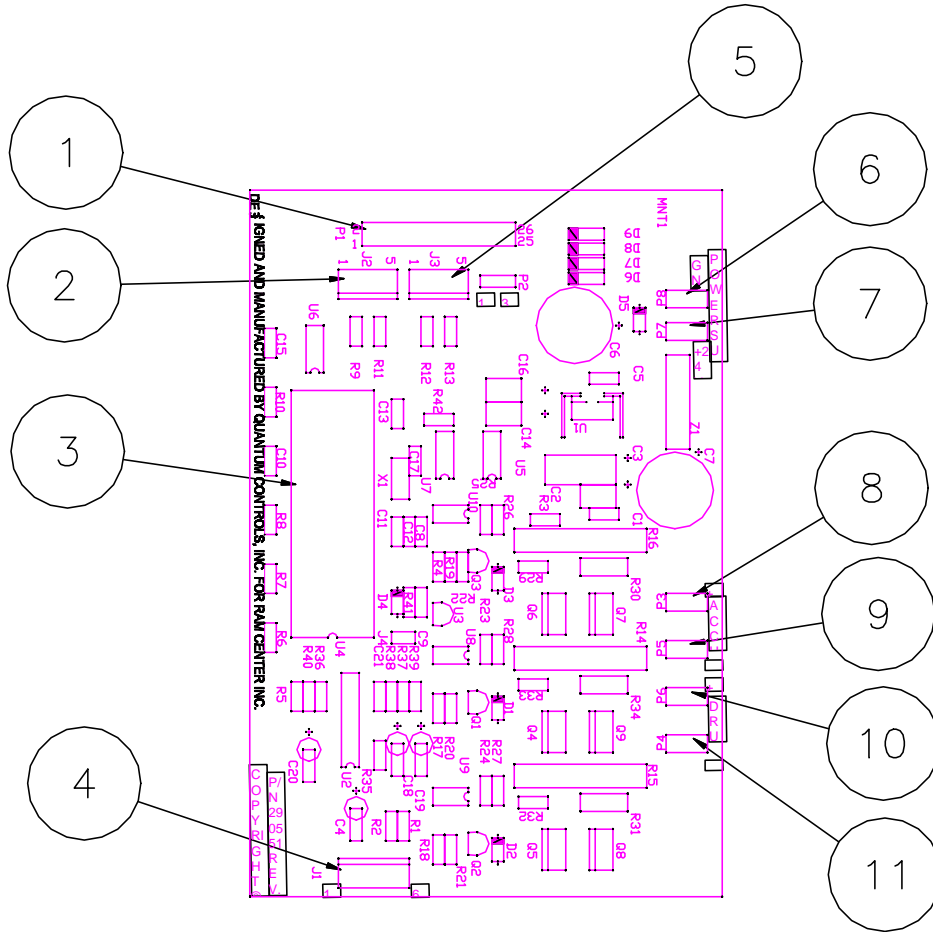

Bulletin #11

Automated Equipment, LLC

5140 Moundview Drive
 Red Wing, Minnesota 55066
 Phone: 1-800-248-2724
 1-651-385-2273
 Fax: 1-651-385-2172
<http://www.autoequipllc.com>

GDF14 software

ITEM	DESCRIPTION	ITEM	DESCRIPTION
1	Display Connector – Ribbon Cable	7	Power Supply Connection – Red
2	Accumulator Home Sensor – Red Band	8	Motor Connections – White (Yellow)
3	Controller / Program EPROM	9	Motor Connections – Black (Yellow)
4	Weight Sensor Connector – Green Band	10	Motor Connections – White (Green)
5	Basket Sensor Connector – Blue Band	11	Motor Connections – Black (Green)
6	Power Supply Connection - Black		