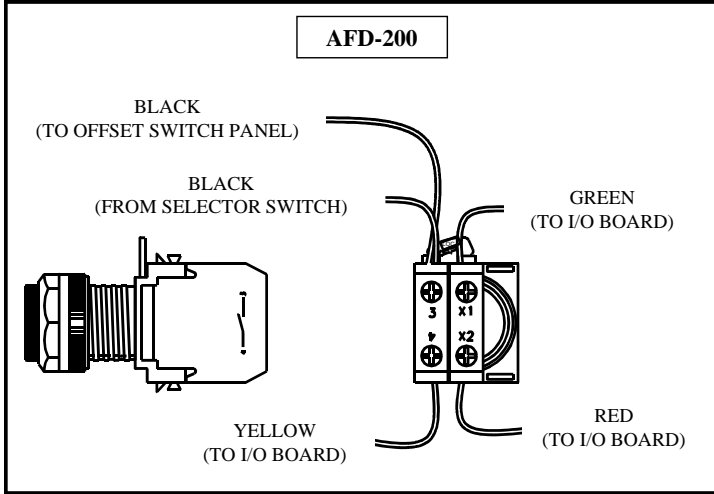

Assembly and disassembly instructions

Mounting adaptor

Assembly

Embossed word 'TOP' on back of operator

Disassembly

Note: Gently push locking lever and turn as shown over locking 'rib'

Contact blocks and full voltage light units

Assembly

Disassembly

Lamp replacement

Rear of panel

Disconnect power.
 Remove light unit as shown opposite.
 Remove bayonet type lamp (push and turn counter-clockwise).
 Insert new lamp.
 Reassemble light unit to operator as shown opposite.

Recommended tightening torque for wiring terminal screws is 0.8 Nm (7 lb-in).

Bulletin #7

Automated Equipment, LLC
 5140 Moundview Drive
 Red Wing, Minnesota 55066
 Phone: 1-800-248-2724
 1-651-385-2273
 Fax: 1-651-385-2172
<http://www.autoequipllc.com>