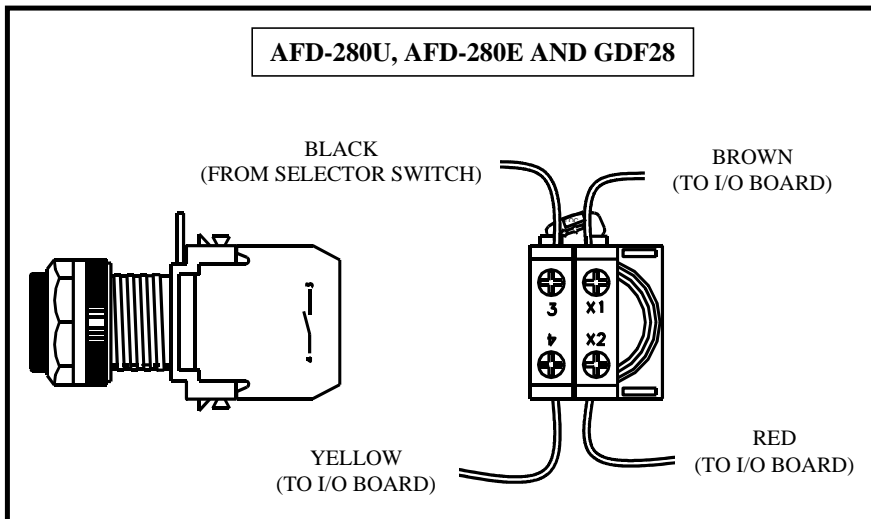

Bulletin #7

Automated Equipment, LLC
5140 Moundview Drive
Red Wing, Minnesota 55066
Phone: 1-800-248-2724
1-651-385-2273
Fax: 1-651-385-2172
<http://www.autoequipllc.com>

Restart Switch P/N 215606
The restart switch operator is available separately. P/N 290771
Replacement bulb P/N 216489