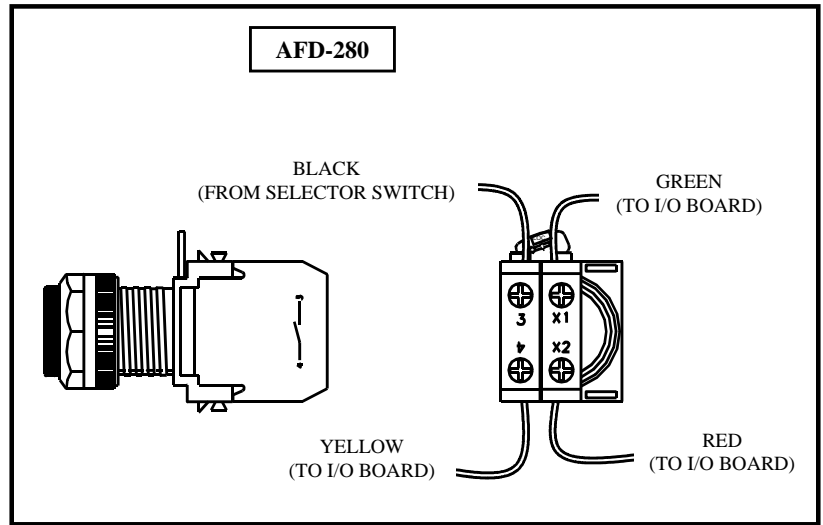

Bulletin #7

Automated Equipment, LLC
5140 Moundview Drive
Red Wing, Minnesota 55066
Phone: 1-800-248-2724
1-651-385-2273
Fax: 1-651-385-2172
<http://www.autoequipllc.com>

Restart Switch P/N 215606
The restart switch operator is available separately. P/N 290771
Replacement bulb P/N 216489