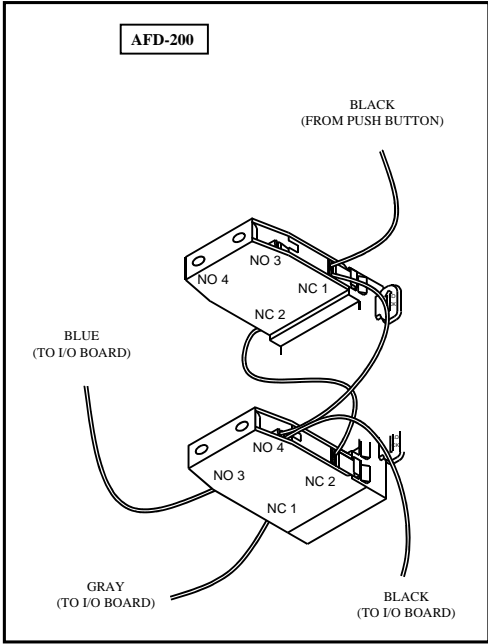

Bulletin #7

Automated Equipment, LLC
5140 Moundview Drive
Red Wing, Minnesota 55066
Phone: 1-800-248-2724
1-651-385-2273
Fax: 1-651-385-2172
<http://www.autoequiplc.com>

Selector Switch P/N 215607