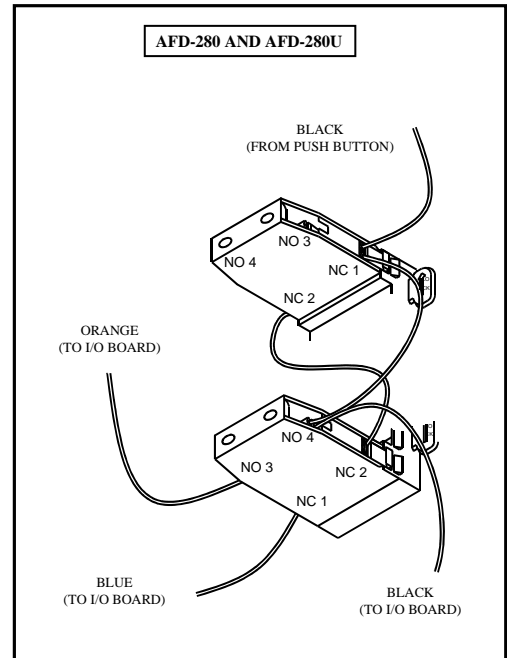

Bulletin #7

Automated Equipment, LLC
5140 Moundview Drive
Red Wing, Minnesota 55066
Phone: 1-800-248-2724
1-651-385-2273
Fax: 1-651-385-2172
<http://www.autoequiplc.com>

Selector Switch P/N 215607