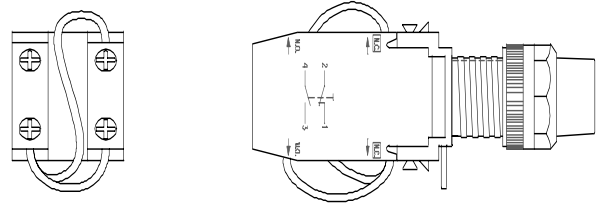

Bulletin #7

Automated Equipment, LLC
5140 Moundview Drive
Red Wing, Minnesota 55066
Phone: 1-800-248-2724
1-651-385-2273
Fax: 1-651-385-2172
<http://www.autoequiplc.com>

Selector Switch P/N 215607