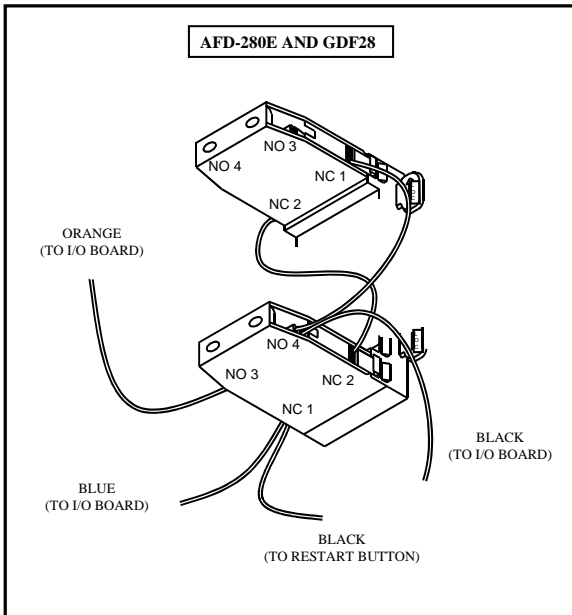

Bulletin #7

Automated Equipment, LLC
5140 Moundview Drive
Red Wing, Minnesota 55066
Phone: 1-800-248-2724
1-651-385-2273
Fax: 1-651-385-2172
<http://www.autoequiplc.com>

Selector Switch P/N 215607