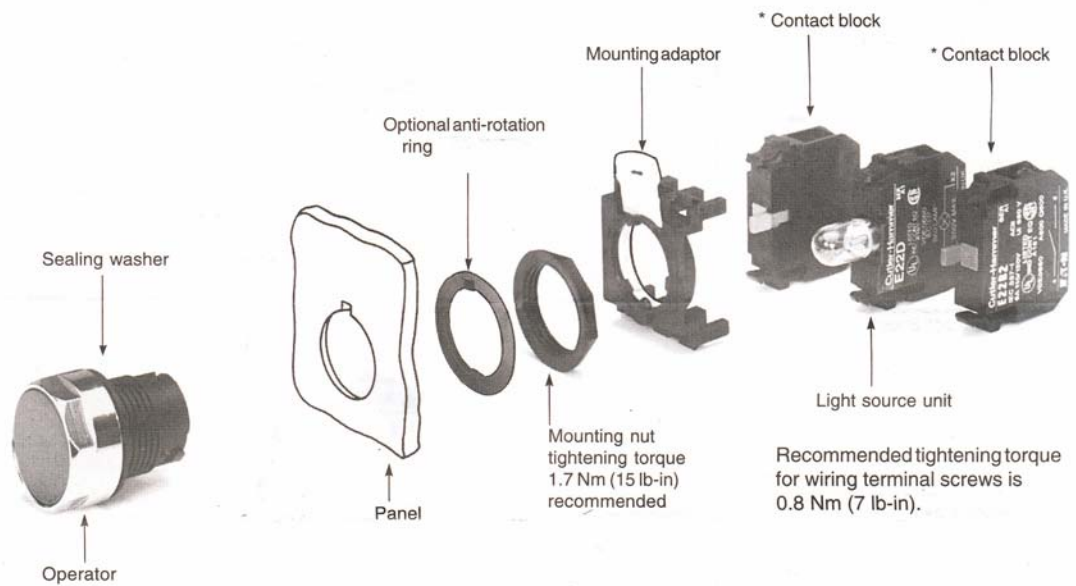

Bulletin #7

Automated Equipment, LLC
5140 Moundview Drive
Red Wing, Minnesota 55066
Phone: 1-800-248-2724
1-651-385-2273
Fax: 1-651-385-2172
http://www.autoequipllc.com

Switch wiring for AFD-200, AFD-280, AFD-280U, AFD-280E and GDF28 dispensers.

Assembly and disassembly instructions

Mounting adaptor

Assembly

Embossed word 'TOP' on back of operator

Disassembly

Contact blocks and full voltage light units

Assembly

Disassembly

Lamp replacement

Rear of panel

Disconnect power.
Remove light unit as shown opposite.
Remove bayonet type lamp (push and turn counter-clockwise).
Insert new lamp.
Reassemble light unit to operator as shown opposite.

Recommended tightening torque for wiring terminal screws is 0.8 Nm (7 lb-in).