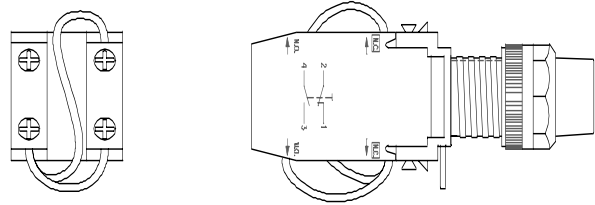

Bulletin #7

Automated Equipment, LLC
5140 Moundview Drive
Red Wing, Minnesota 55066
Phone: 1-800-248-2724
1-651-385-2273
Fax: 1-651-385-2172
<http://www.autoequiplc.com>

Commutateur de sélection n°215607