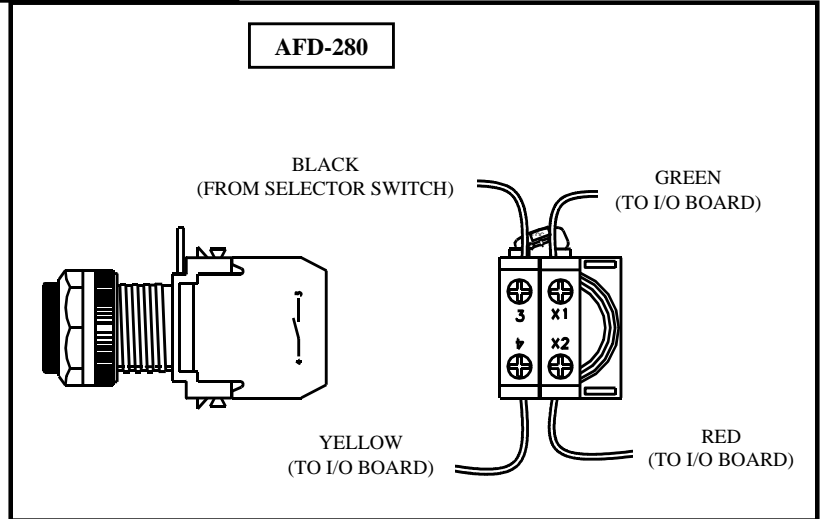

Bulletin #7

Automated Equipment, LLC
5140 Moundview Drive
Red Wing, Minnesota 55066
Phone: 1-800-248-2724
1-651-385-2273
Fax: 1-651-385-2172
<http://www.autoequipllc.com>

Commutateur de réinitialisation n° de pièce 215606
La commande du commutateur est en vente séparément. n° de pièce 290771
Ampoule de remplacement n° de pièce 216489