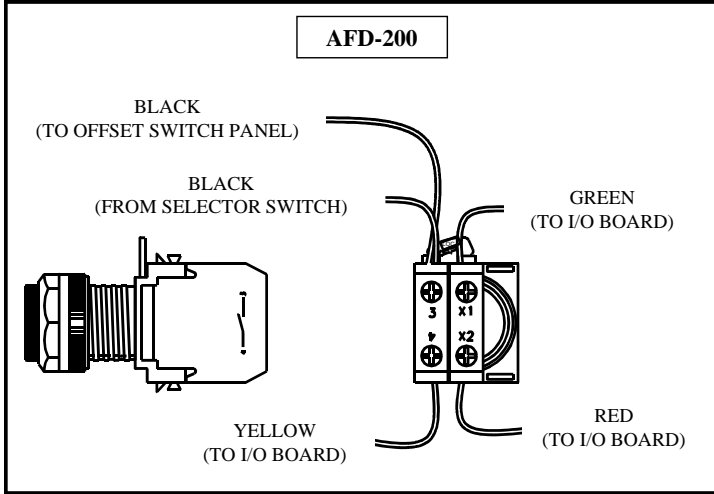

Assembly and disassembly instructions

Mounting adaptor

Assembly

Embossed word "TOP" on back of operator

Disassembly

Note: Gently push locking lever and turn as shown over locking rib

Contact blocks and full voltage light units

Assembly

Disassembly

Lamp replacement

Rear of panel

Disconnect power.
 Remove light unit as shown opposite.
 Remove bayonet type lamp (push and turn counter-clockwise).
 Insert new lamp.
 Reassemble light unit to operator as shown opposite.

Recommended tightening torque for wiring terminal screws is 0.8 Nm (7 lb-in).

Bulletin #7

Automated Equipment, LLC
 5140 Moundview Drive
 Red Wing, Minnesota 55066
 Phone: 1-800-248-2724
 1-651-385-2273
 Fax: 1-651-385-2172
<http://www.autoequipllc.com>