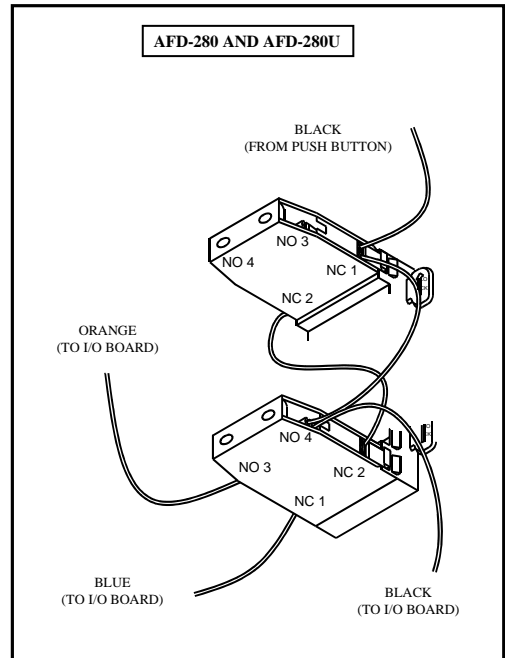

Bulletin #7

Automated Equipment, LLC
5140 Moundview Drive
Red Wing, Minnesota 55066
Phone: 1-800-248-2724
1-651-385-2273
Fax: 1-651-385-2172
<http://www.autoequiplc.com>

Commutateur de sélection n°215607