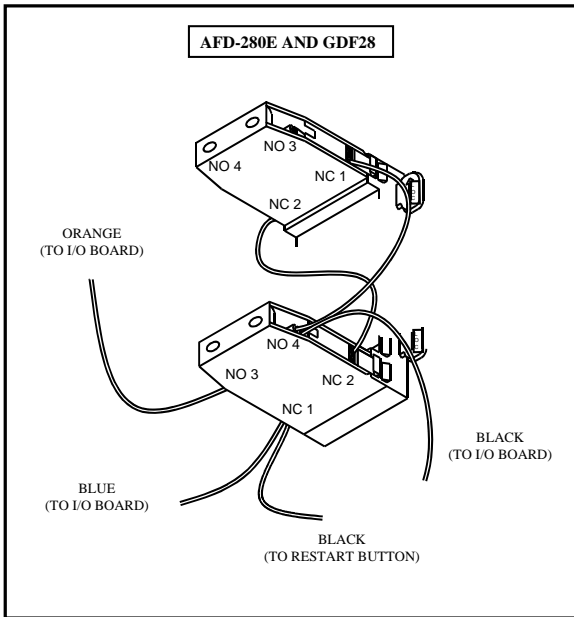

Bulletin #7

Automated Equipment, LLC
5140 Moundview Drive
Red Wing, Minnesota 55066
Phone: 1-800-248-2724
1-651-385-2273
Fax: 1-651-385-2172
<http://www.autoequiplc.com>

Commutateur de sélection n°215607