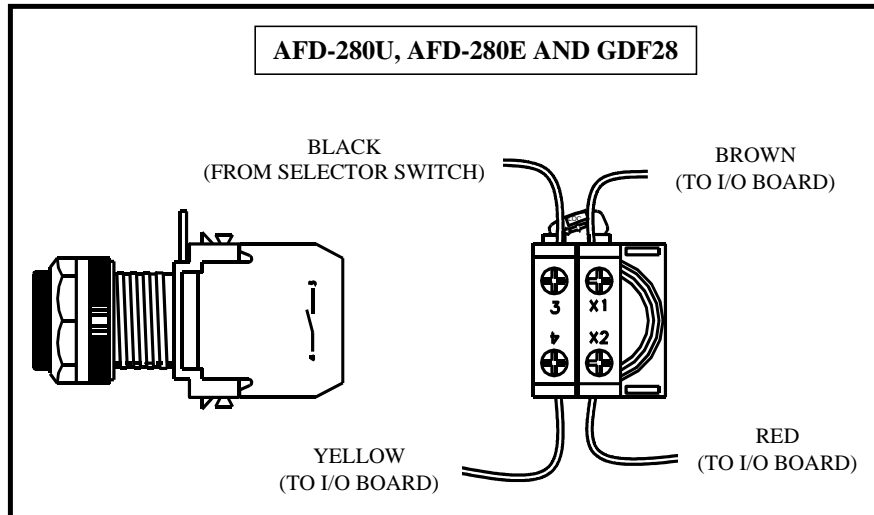

Bulletin #7

Automated Equipment, LLC
5140 Moundview Drive
Red Wing, Minnesota 55066
Phone: 1-800-248-2724
1-651-385-2273
Fax: 1-651-385-2172
<http://www.autoequipllc.com>

Commutateur de réinitialisation n° de pièce 215606
La commande du commutateur est en vente séparément. n° de pièce 290771
Ampoule de remplacement n° de pièce 216489