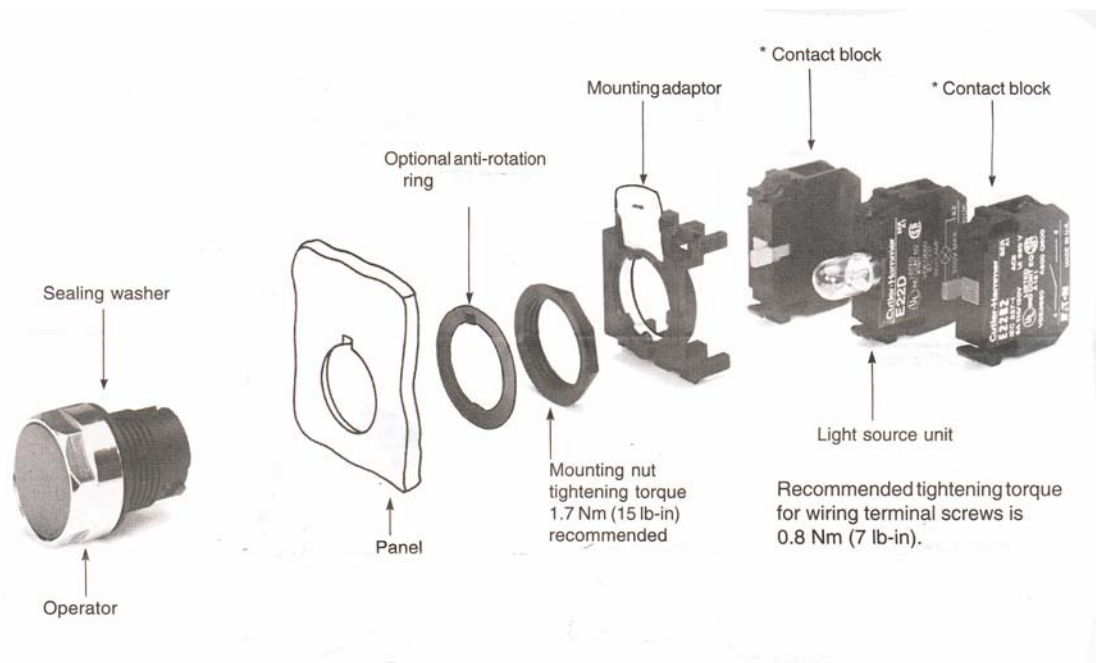

Assembly and disassembly instructions

Mounting adaptor

Assembly

Embossed word "TOP" on back of operator

Disassembly

Note: Gently push locking lever and turn as shown over locking rib

Contact blocks and full voltage light units

Assembly

Disassembly

Lamp replacement

Rear of panel

Disconnect power.
 Remove light unit as shown opposite.
 Remove bayonet type lamp (push and turn counter-clockwise).
 Insert new lamp.
 Reassemble light unit to operator as shown opposite.

Recommended tightening torque for wiring terminal screws is 0.8 Nm (7 lb-in).

Bulletin #7

Automated Equipment, LLC
 5140 Moundview Drive
 Red Wing, Minnesota 55066
 Phone: 1-800-248-2724
 1-651-385-2273
 Fax: 1-651-385-2172
<http://www.autoequipllc.com>