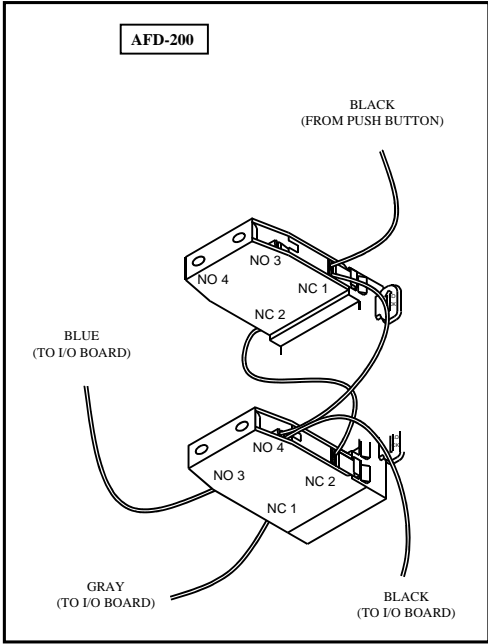

Bulletin #7

Automated Equipment, LLC
5140 Moundview Drive
Red Wing, Minnesota 55066
Phone: 1-800-248-2724
1-651-385-2273
Fax: 1-651-385-2172
<http://www.autoequiplc.com>

Commutateur de sélection n°215607