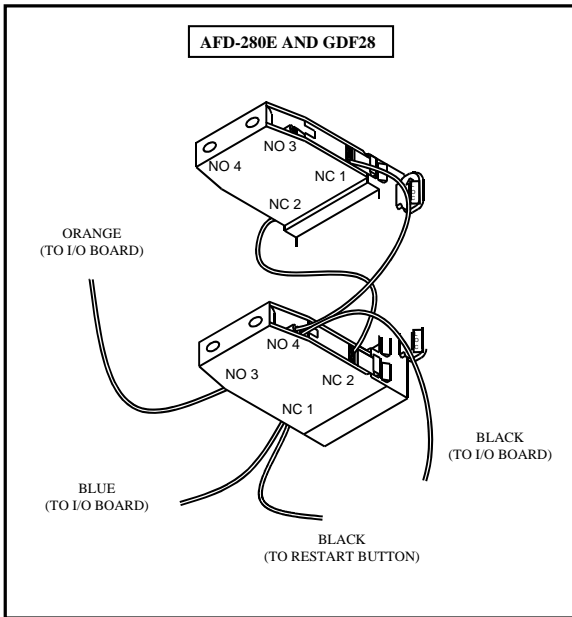

Bulletin #7

Automated Equipment, LLC
5140 Moundview Drive
Red Wing, Minnesota 55066
Phone: 1-800-248-2724
1-651-385-2273
Fax: 1-651-385-2172
http://www.autoequiplc.com

Wahlschalter T/N 215607