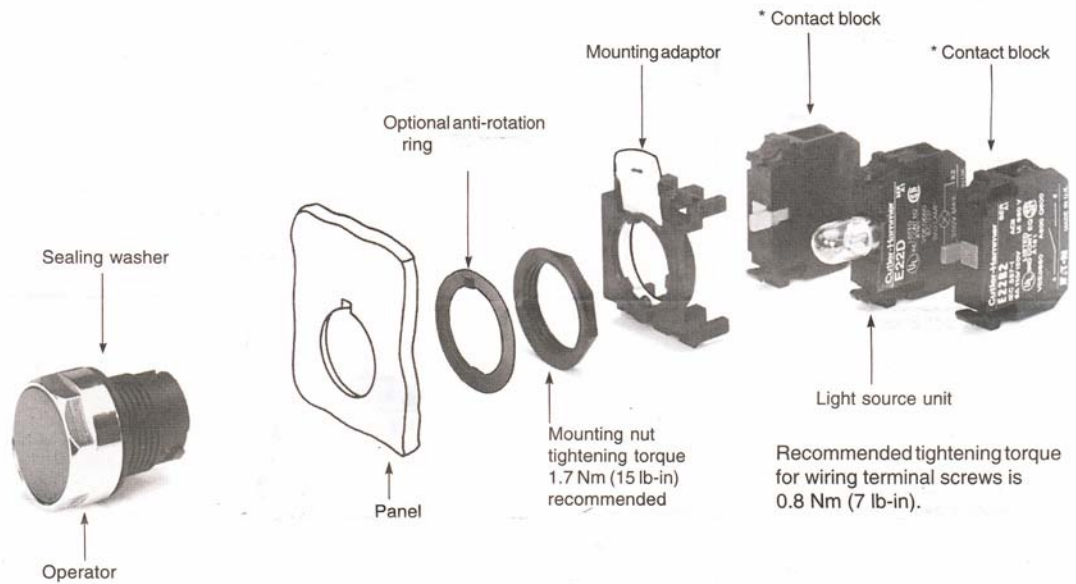

Bulletin #7

Automated Equipment, LLC
5140 Moundview Drive
Red Wing, Minnesota 55066
Phone: 1-800-248-2724
1-651-385-2273
Fax: 1-651-385-2172
http://www.autoequipllc.com

Schalterverkabelung für AFD-200, AFD-280, AFD-280U, AFD-280E und GDF28 Dispenser.

Assembly and disassembly instructions

Mounting adaptor

Assembly

Embossed word 'TOP' on back of operator

Disassembly

Contact blocks and full voltage light units

Assembly

Disassembly

Lamp replacement

Rear of panel

Disconnect power.
Remove light unit as shown opposite.
Remove bayonet type lamp (push and turn counter-clockwise).
Insert new lamp.
Reassemble light unit to operator as shown opposite.