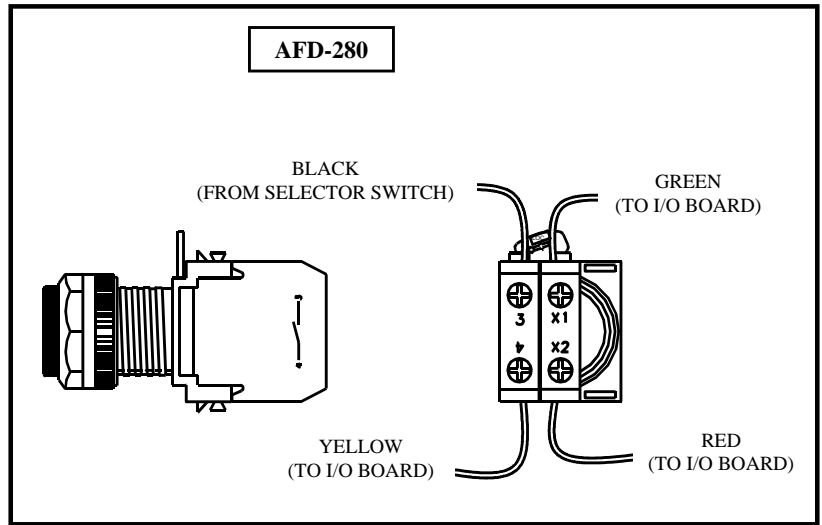

Bulletin #7

Automated Equipment, LLC
5140 Moundview Drive
Red Wing, Minnesota 55066
Phone: 1-800-248-2724
1-651-385-2273
Fax: 1-651-385-2172
<http://www.autoequipllc.com>

Neustartschalter T/N 215606
Die Neustartschalterbedienung ist separat erhältlich. T/N 290771
Ersatzglühbirne T/N 216489