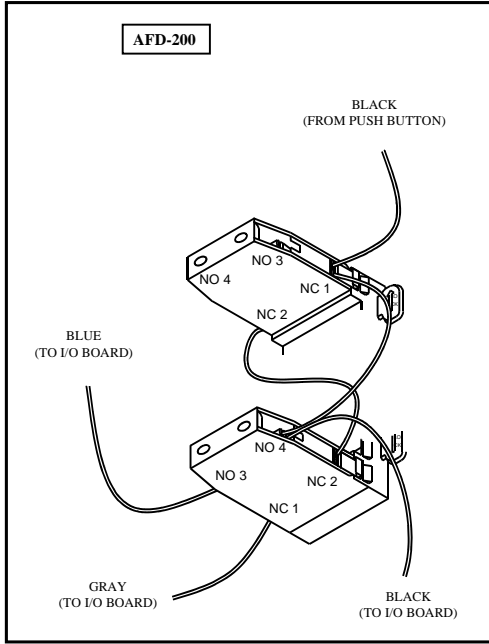

Bulletin #7

Automated Equipment, LLC
5140 Moundview Drive
Red Wing, Minnesota 55066
Phone: 1-800-248-2724
1-651-385-2273
Fax: 1-651-385-2172
http://www.autoequiplc.com

Wahlschalter T/N 215607