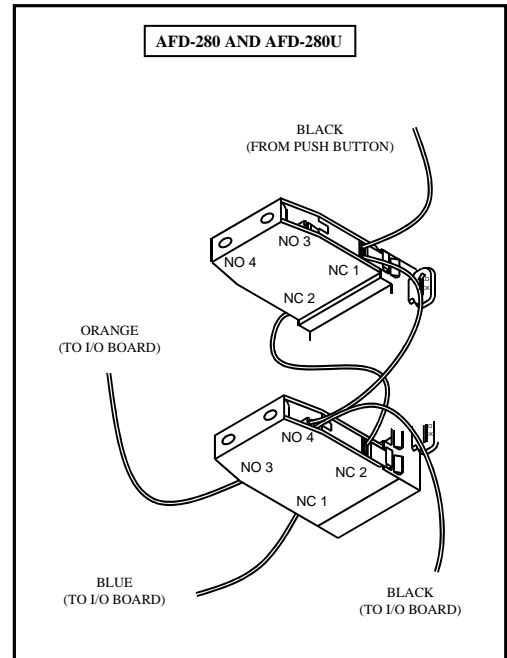

Bulletin #7

Automated Equipment, LLC
5140 Moundview Drive
Red Wing, Minnesota 55066
Phone: 1-800-248-2724
1-651-385-2273
Fax: 1-651-385-2172
http://www.autoequiplc.com

Wahlschalter T/N 215607