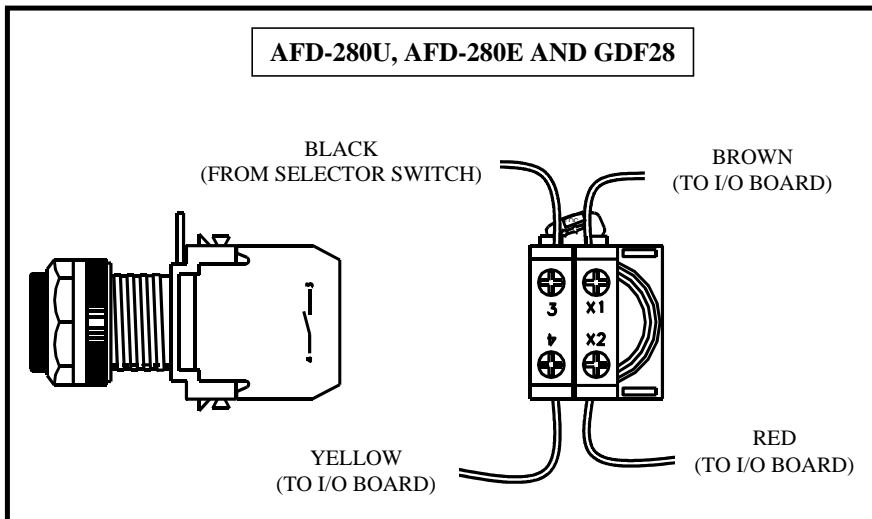

Bulletin #7

Automated Equipment, LLC
5140 Moundview Drive
Red Wing, Minnesota 55066
Phone: 1-800-248-2724
1-651-385-2273
Fax: 1-651-385-2172
<http://www.autoequipllc.com>

Neustartschalter T/N 215606
Die Neustartschalterbedienung ist separat erhältlich. T/N 290771
Ersatzglühbirne T/N 216489