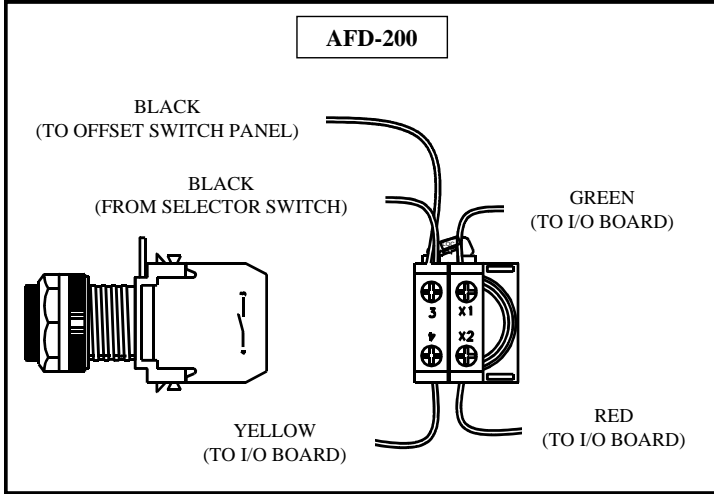

Bulletin #7

Automated Equipment, LLC
5140 Moundview Drive
Red Wing, Minnesota 55066
Phone: 1-800-248-2724
1-651-385-2273
Fax: 1-651-385-2172
<http://www.autoequipllc.com>

Neustartschalter T/N 215606
Die Neustartschalterbedienung ist separat erhältlich. T/N 290771
Ersatzglühbirne T/N 216489