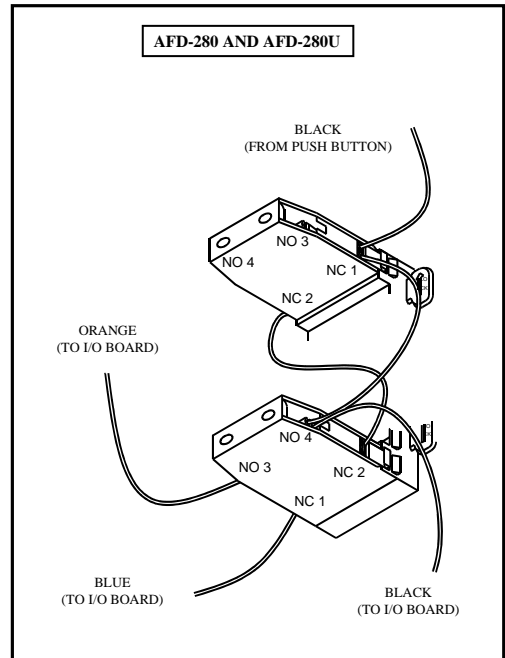

Bulletin #7

Automated Equipment, LLC
5140 Moundview Drive
Red Wing, Minnesota 55066
Phone: 1-800-248-2724
1-651-385-2273
Fax: 1-651-385-2172
<http://www.autoequi LLC.com>

Selettore N/P 215607