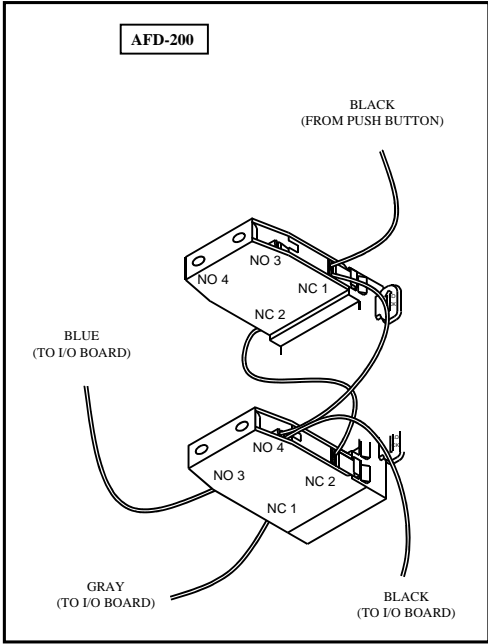

Bulletin #7

Automated Equipment, LLC
5140 Moundview Drive
Red Wing, Minnesota 55066
Phone: 1-800-248-2724
1-651-385-2273
Fax: 1-651-385-2172
<http://www.autoequi LLC.com>

Selettore N/P 215607