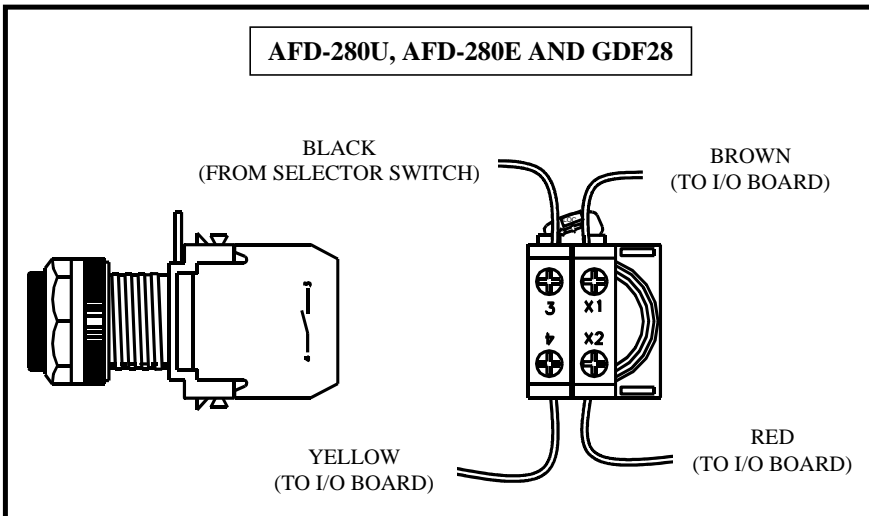

Bulletin #7

Automated Equipment, LLC
5140 Moundview Drive
Red Wing, Minnesota 55066
Phone: 1-800-248-2724
1-651-385-2273
Fax: 1-651-385-2172
<http://www.autoequillc.com>

Tasto Restart N/P 215606
L'operatore del tasto Restart è disponibile separatamente. N/P 290771
Lampadina di ricambio N/P 216489