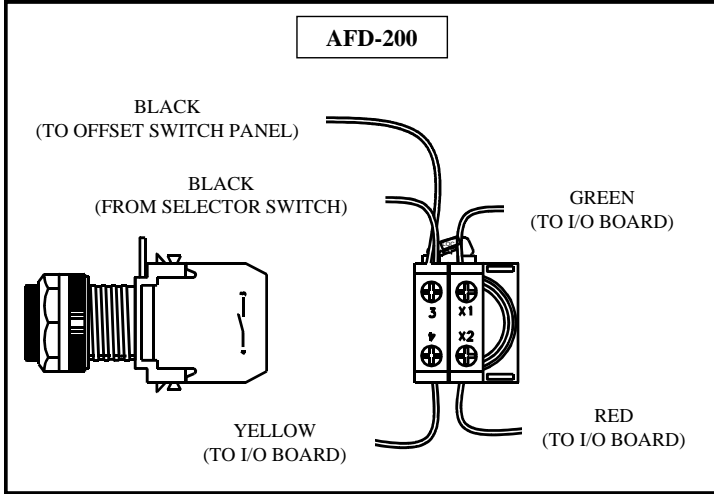

Assembly and disassembly instructions

Mounting adaptor

Assembly

Embossed word 'TOP' on back of operator

Disassembly

Note: Gently push locking lever and turn as shown over locking 'rib'

Contact blocks and full voltage light units

Assembly

Disassembly

Lamp replacement

Rear of panel

Disconnect power.
 Remove light unit as shown opposite.
 Remove bayonet type lamp (push and turn counter-clockwise).
 Insert new lamp.
 Reassemble light unit to operator as shown opposite.

Recommended tightening torque for wiring terminal screws is 0.8 Nm (7 lb-in).

Bulletin #7

Automated Equipment, LLC
 5140 Moundview Drive
 Red Wing, Minnesota 55066
 Phone: 1-800-248-2724
 1-651-385-2273
 Fax: 1-651-385-2172
<http://www.autoequillc.com>