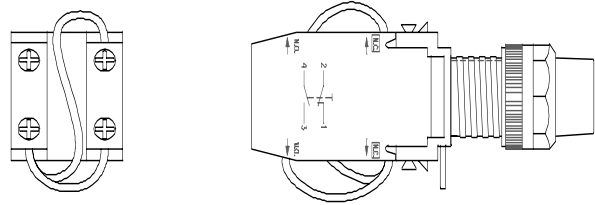

Bulletin #7

Automated Equipment, LLC
5140 Moundview Drive
Red Wing, Minnesota 55066
Phone: 1-800-248-2724
1-651-385-2273
Fax: 1-651-385-2172
<http://www.autoequi LLC.com>

Selettore N/P 215607