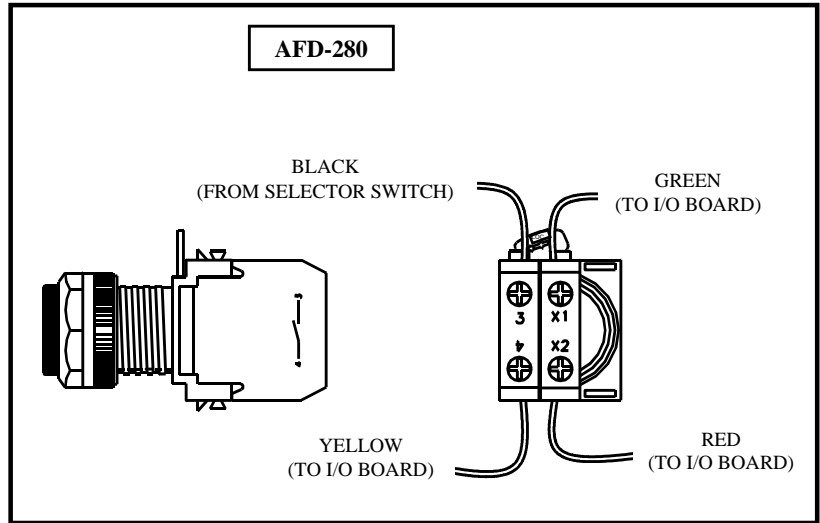

Bulletin #7

Automated Equipment, LLC
5140 Moundview Drive
Red Wing, Minnesota 55066
Phone: 1-800-248-2724
1-651-385-2273
Fax: 1-651-385-2172
<http://www.autoequillc.com>

Tasto Restart N/P 215606
L'operatore del tasto Restart è disponibile separatamente. N/P 290771
Lampadina di ricambio N/P 216489