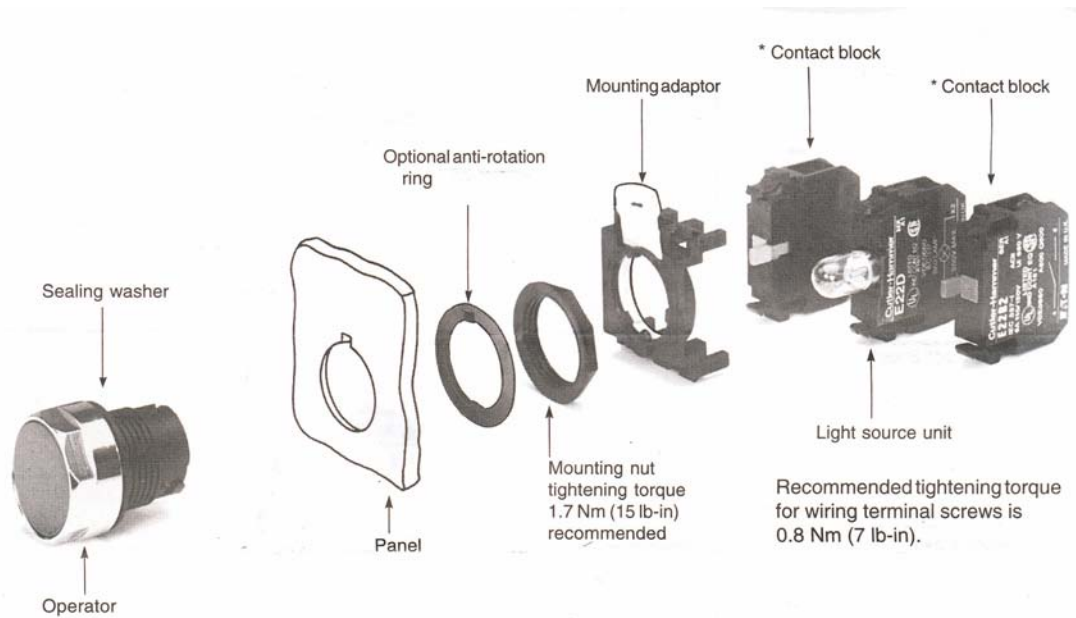

Bulletin #7

Automated Equipment, LLC
5140 Moundview Drive
Red Wing, Minnesota 55066
Phone: 1-800-248-2724
1-651-385-2273
Fax: 1-651-385-2172
http://www.autoequillc.com

Cablaggio interruttori per i distributori AFD-200, AFD-280, AFD-280U, AFD-280E e GDF28.

Assembly and disassembly instructions

Mounting adaptor

Assembly

Embossed word 'TOP' on back of operator

Disassembly

Contact blocks and full voltage light units

Assembly

Disassembly

Lamp replacement

Rear of panel

Disconnect power.
Remove light unit as shown opposite.
Remove bayonet type lamp (push and turn counter-clockwise).
Insert new lamp.
Reassemble light unit to operator as shown opposite.

Recommended tightening torque for wiring terminal screws is 0.8 Nm (7 lb-in).