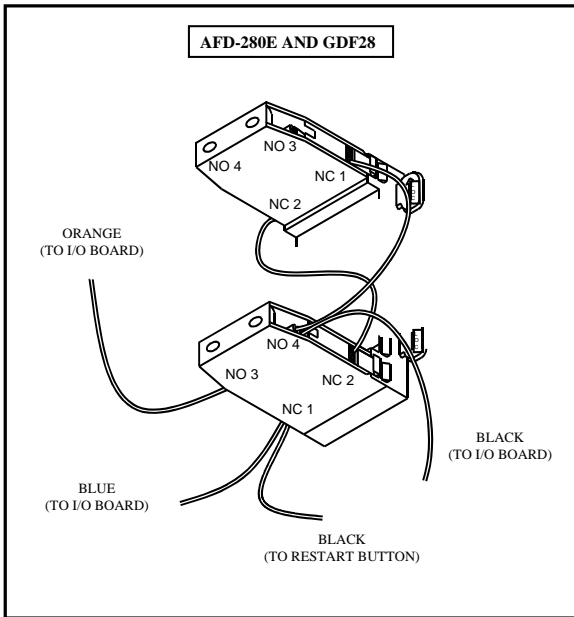

Bulletin #7

Automated Equipment, LLC
5140 Moundview Drive
Red Wing, Minnesota 55066
Phone: 1-800-248-2724
1-651-385-2273
Fax: 1-651-385-2172
<http://www.autoequi LLC.com>

Selettore N/P 215607