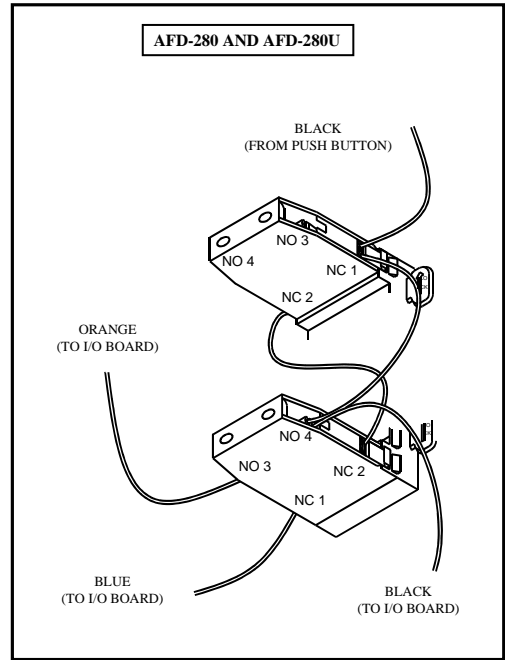

Bulletin #7

Automated Equipment, LLC
5140 Moundview Drive
Red Wing, Minnesota 55066
Phone: 1-800-248-2724
1-651-385-2273
Fax: 1-651-385-2172
<http://www.autoequipllc.com>

Llave Selector P/N 215607