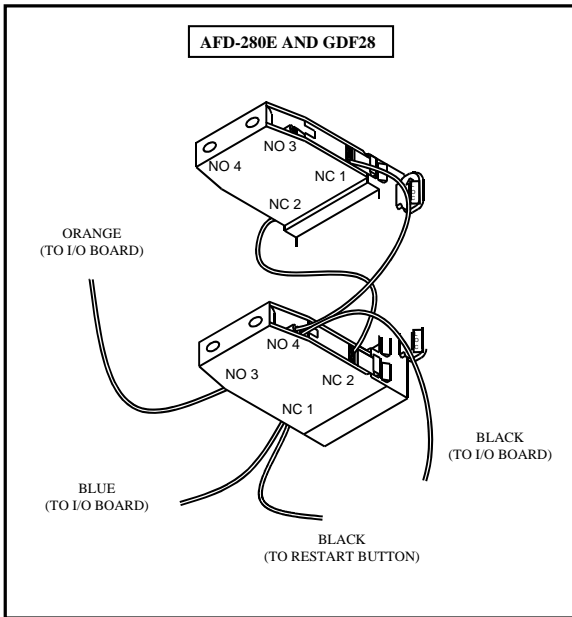

Bulletin #7

Automated Equipment, LLC
5140 Moundview Drive
Red Wing, Minnesota 55066
Phone: 1-800-248-2724
1-651-385-2273
Fax: 1-651-385-2172
<http://www.autoequipllc.com>

Llave Selector P/N 215607