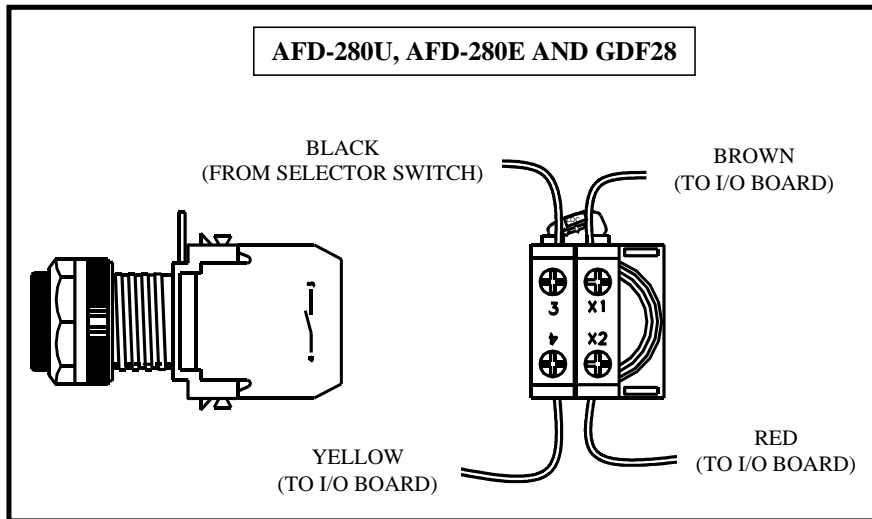

Bulletin #7

Automated Equipment, LLC
5140 Moundview Drive
Red Wing, Minnesota 55066
Phone: 1-800-248-2724
1-651-385-2273
Fax: 1-651-385-2172
<http://www.autoequipllc.com>

LA LLAVE OPERADORA DE REARRANQUE ESTÁ DISPONIBLE POR SEPARADO. P/N 290771
LÁMPARA DE REEMPLAZO P/N 216489