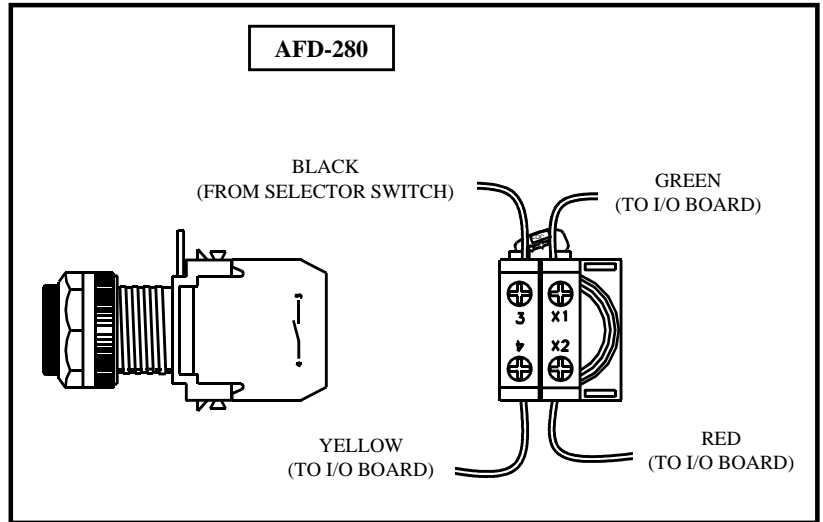

Bulletin #7

Automated Equipment, LLC
5140 Moundview Drive
Red Wing, Minnesota 55066
Phone: 1-800-248-2724
1-651-385-2273
Fax: 1-651-385-2172
<http://www.autoequipllc.com>

LA LLAVE OPERADORA DE REARRANQUE ESTÁ DISPONIBLE POR SEPARADO. P/N 290771
LÁMPARA DE REEMPLAZO P/N 216489