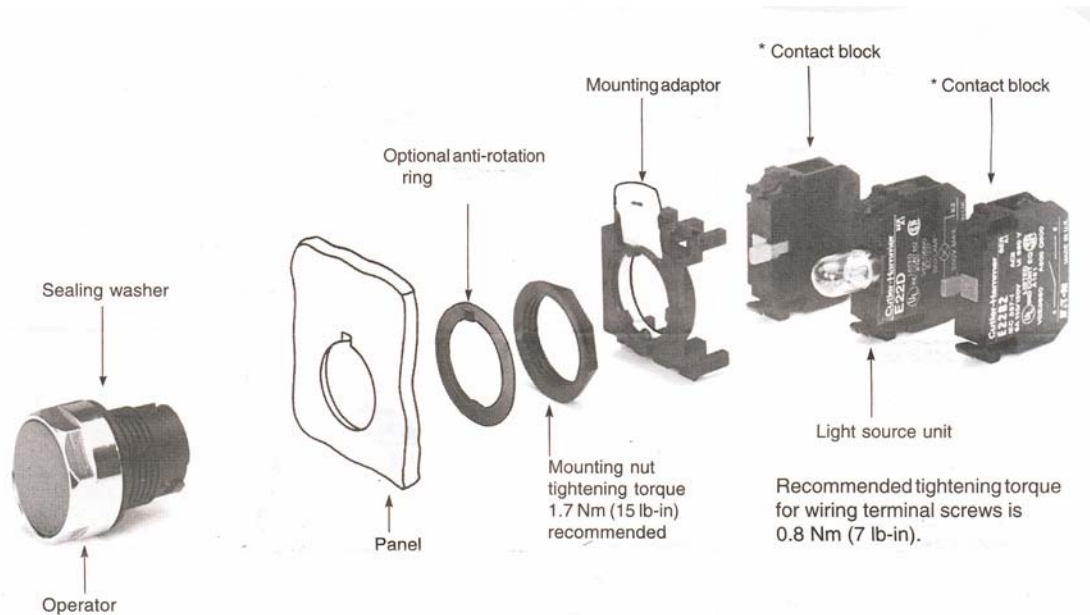

Bulletin #7

Automated Equipment, LLC
5140 Moundview Drive
Red Wing, Minnesota 55066
Phone: 1-800-248-2724
1-651-385-2273
Fax: 1-651-385-2172
http://www.autoequipllc.com

CONEXIONES DE LA LLAVE PARA DISPENSADORES AFD-200, AFD-280, AFD-280U, AFD-280E Y GDF28.

Assembly and disassembly instructions

Mounting adaptor

Assembly

Embossed word 'TOP' on back of operator

Disassembly

Contact blocks and full voltage light units

Assembly

Disassembly

Lamp replacement

Rear of panel

Disconnect power.
Remove light unit as shown opposite.
Remove bayonet type lamp (push and turn counter-clockwise).
Insert new lamp.
Reassemble light unit to operator as shown opposite.