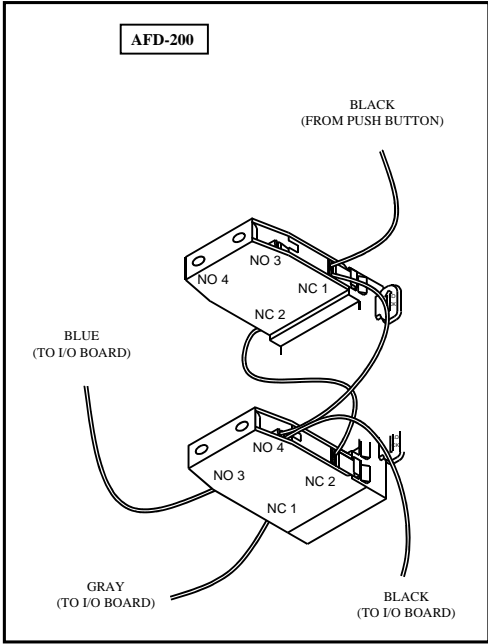

Bulletin #7

Automated Equipment, LLC
5140 Moundview Drive
Red Wing, Minnesota 55066
Phone: 1-800-248-2724
1-651-385-2273
Fax: 1-651-385-2172
<http://www.autoequipllc.com>

Llave Selector P/N 215607